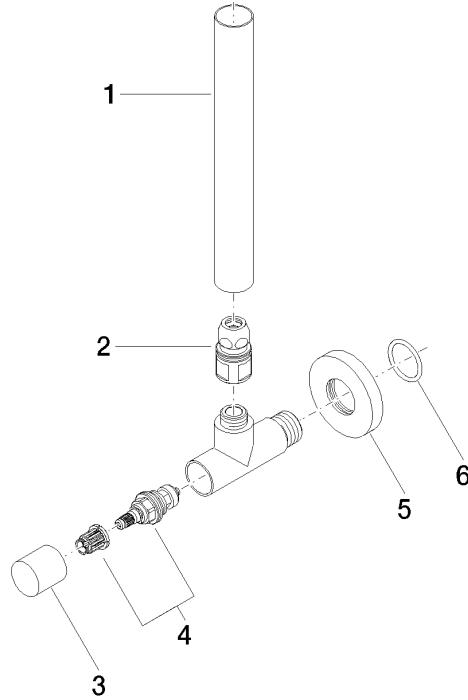

Angle valve - Chrome

22 901 979

- rosette Ø 55 mm
- hose covering 200mm, for shortening
- WRAS 2205004

	Chrome	22 901 979-00
	Brushed Platinum	22 901 979-06
	Platinum	22 901 979-08
	Durabress (23kt Gold)	22 901 979-09
	Dark Chrome	22 901 979-19
	Brushed Durabress (23kt Gold)	22 901 979-28
	Matte Black	22 901 979-33
	Brushed Champagne (22kt Gold)	22 901 979-46
	Champagne (22kt Gold)	22 901 979-47
	Brushed Chrome	22 901 979-93
	Brushed Dark Platinum	22 901 979-99

Angle valve - Chrome

22 901 979

mm [inches]

Flow rate chart

Certificates

WRAS_2205004.

Angle valve - Chrome

22 901 979

Parts for other finishes can be found here: [Brushed](#)
[Platinum](#)

Spare parts list

No.	Item Number	Name	Quantity used	Delivery time
1	09 28 22 020-00	pipe	1	10
2	90 24 03 276 00 90	conversion kit	1	2
3	09 20 22 001-00	handle	1	10
4	90 90 03 006 00 90	top	1	2
5	09 27 22 015-00	rosette	1	10
6	09 14 10 093 90	seal	1	2