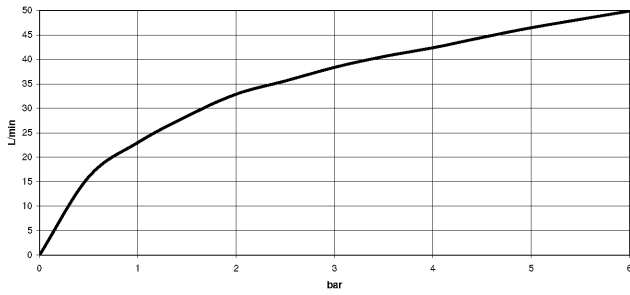

Angle valve - Chrome

22 901 979

- rosette Ø 55 mm
- hose covering 200mm, for shortening
- WRAS 2205004

	Chrome	22 901 979-00
	Brushed Platinum	22 901 979-06
	Platinum	22 901 979-08
	Durabress (23kt Gold)	22 901 979-09
	Dark Chrome	22 901 979-19
	Brushed Durabress (23kt Gold)	22 901 979-28
	Matte Black	22 901 979-33
	Brushed Champagne (22kt Gold)	22 901 979-46
	Champagne (22kt Gold)	22 901 979-47
	Brushed Chrome	22 901 979-93
	Brushed Dark Platinum	22 901 979-99

Angle valve - Chrome

22 901 979

mm [inches]

Flow rate chart

Certificates

WRAS_2205004.

Angle valve - Chrome

22 901 979